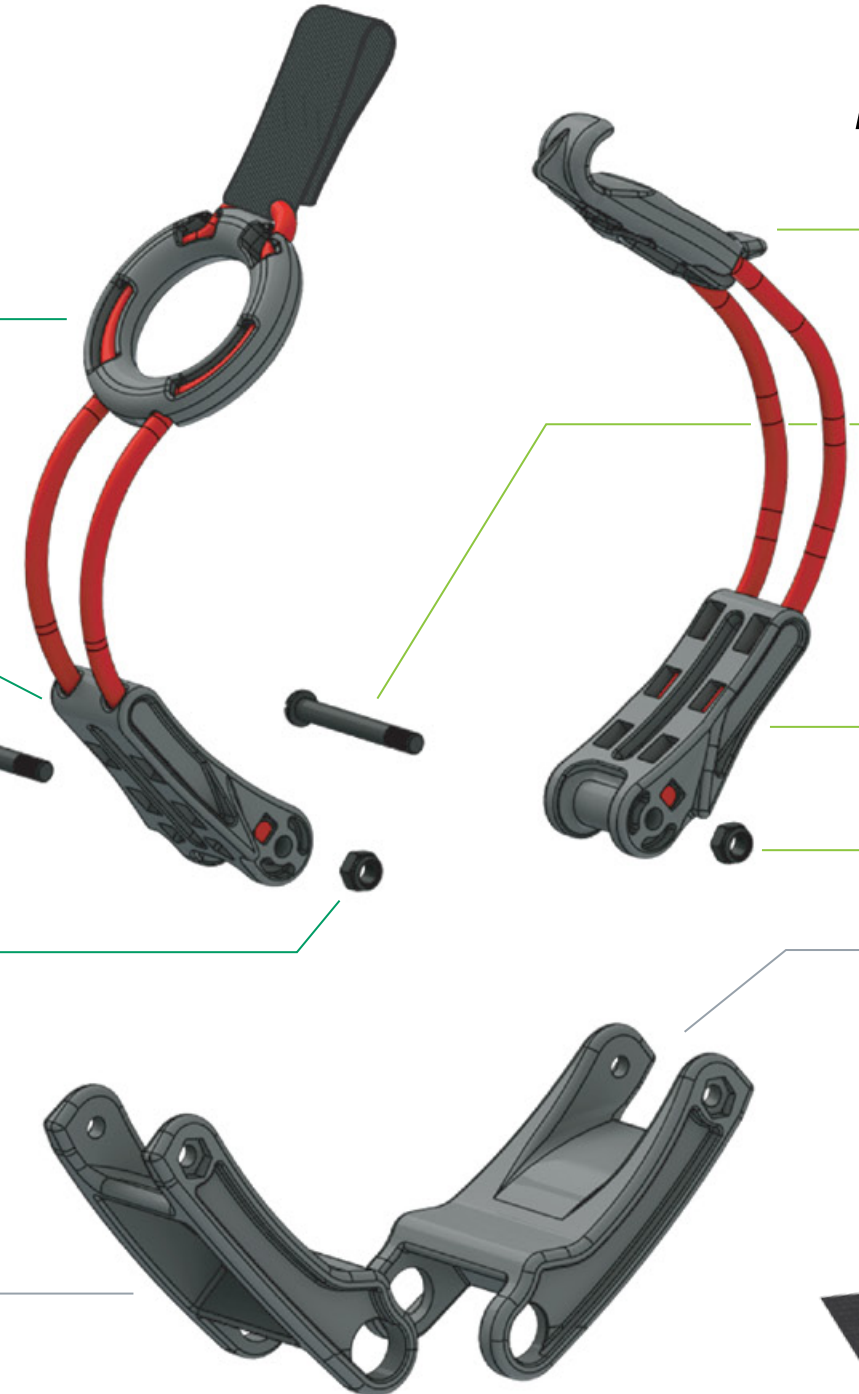

# STRAPS COMPLETE

**A1** BAG STRAP RING SIDE COMPLETE  
35-P04-ASS

**A2** BAG STRAP HOOK SIDE COMPLETE  
35-P03-ASS

## UPPER

**1** BAG STRING CLIP RING SIDE  
P35-60B-SCXXXX

**2** BAG STRAP UPPER  
06-P20-C028-03

**3** BOLT M6X48  
06-M24-M6X48PM

**4** NYLOCK NUT M6X6  
06-M44-M6X6NL

**5** RIGHT BAG SADDLE ARM  
(TOP / BOTTOM)  
06-P16-C049-02

**6** UMBRELLA VELCO  
06-C08-VELCO-002

**7** SCREW ST4X18PT  
06-M41-ST4X18PT

**8**

**9**

**1**

**10**

**11**

**2**

## LOWER

**8** BAG STRING CLIP HOOK SIDE  
P35-61B-SCXXXX

**9** BOLT M6X48  
06-M24-M6X48PM

**10** BAG STRAP UPPER  
06-P20-C028-03

**11** NYLOCK NUT M6X6  
06-M44-M6X6NL

**12** LEFT BAG SADDLE ARM  
(TOP / BOTTOM)  
06-P17-C049-03